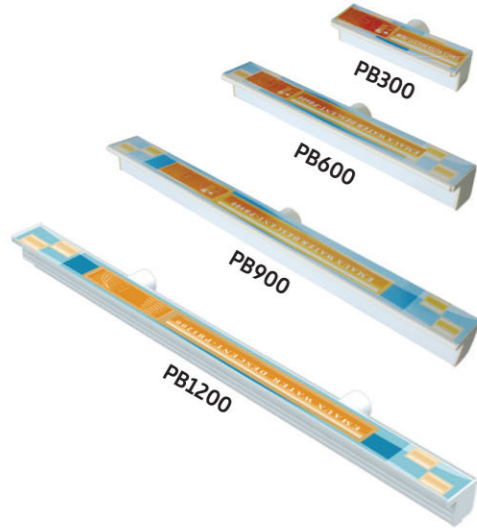

Water Descent

Available in 24 different models this water descent product line can suit different wall-mounting requirements. One of them accompanied by a small pump and filter combination provides you vibrant colourful LED waterfall which adds to your backyard visual interest, soothing sound of flowing water and moist fresh air.

Features

- Steady and even flow produces state of art artificial waterfall
- Inbuilt water-proof LEDs adds colours to water
- LED is powered by external 12V DC, which is safe and reliable
- The LEDs can be operated through panel or remote control and 10 lighting patterns are available
- Different lengths of lips in different models can fit various brick sizes for installation
- Multiple water descents can share the same controller and act in same paces

Technical Information

Designed to fit existing built walls