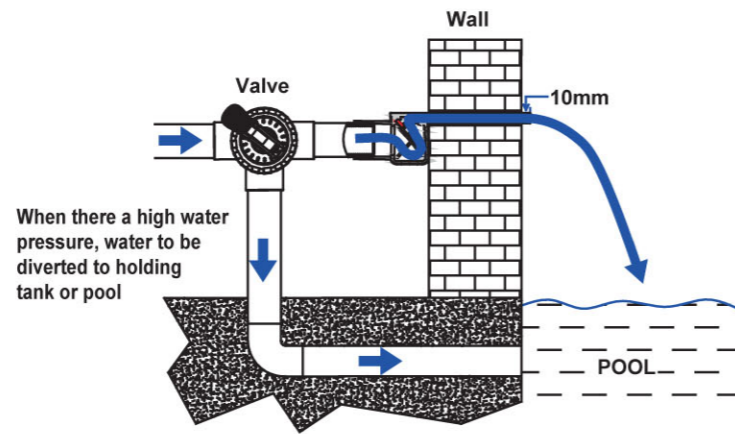

### Water Descent

Available in 24 different models this water descent product line can suit different wall-mounting requirements. One of them accompanied by a small pump and filter combination provides you vibrant colourful LED waterfall which adds to your backyard visual interest, soothing sound of flowing water and moist fresh air.

### Features

- Steady and even flow produces state of art artificial waterfall
- Inbuilt water-proof LEDs adds colours to water
- LED is powered by external 12V DC, which is safe and reliable
- The LEDs can be operated through panel or remote control and 10 lighting patterns are available
- Different lengths of lips in different models can fit various brick sizes for installation
- Multiple water descents can share the same controller and act in same paces

### Technical Information

Designed to fit existing built walls

Designed to fit single brick walls & limestone block walls during construction