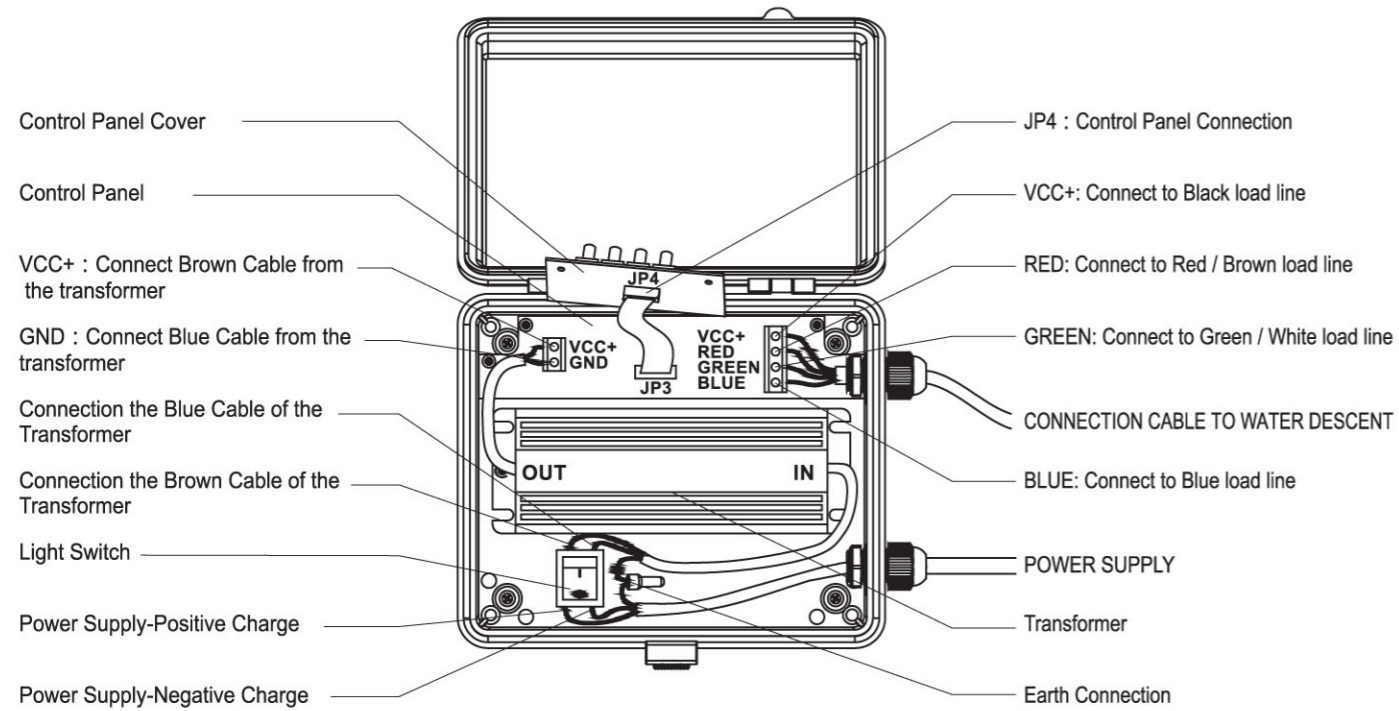

Water Descent Control Box

With INPUT AC 170-250V/50-60Hz & OUTPUT DC12V/60W, it provides 10 patterns on LED Bar.

Code	Model No	Description
08080016	WTD-CB	LED WATER DESCENT Control Box

Working temperature	-20~+40°C
Input	AC 220V±15% , 50/60Hz
Output	DC 12V , 60W

Water Descent By Emaux

with over 35 years of solid experience and expertise together with our devoted staffs, Emaux has evolved from a Swimming Pool and Spa Equipment manufacturer to a company that is focused in Water Technology. A company that provides solutions to clients in water related issues

Your solution in water technology