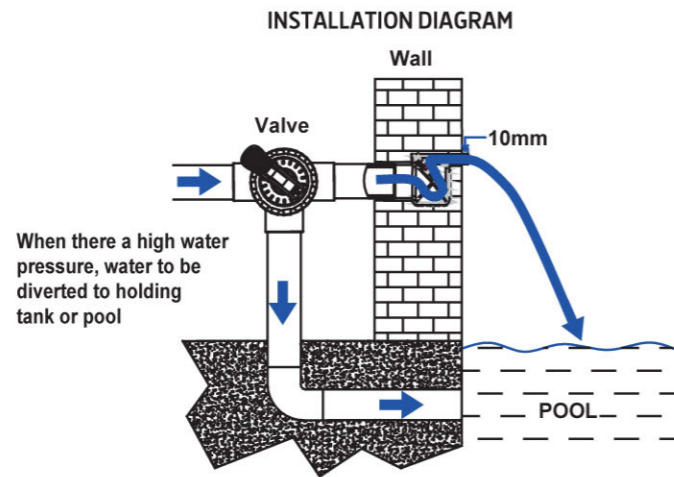

Water Descent

Available in 24 different models this water descent product line can suit different wall-mounting requirements. One of them accompanied by a small pump and filter combination provides you vibrant colourful LED waterfall which adds to your backyard visual interest, soothing sound of flowing water and moist fresh air.

Features

- Steady and even flow produces state of art artificial waterfall
- Inbuilt water-proof LEDs adds colours to water
- LED is powered by external 12V DC, which is safe and reliable
- The LEDs can be operated through panel or remote control and 10 lighting patterns are available
- Different lengths of lips in different models can fit various brick sizes for installation
- Multiple water descents can share the same controller and act in same paces

Technical Information

Designed to fit existing built walls