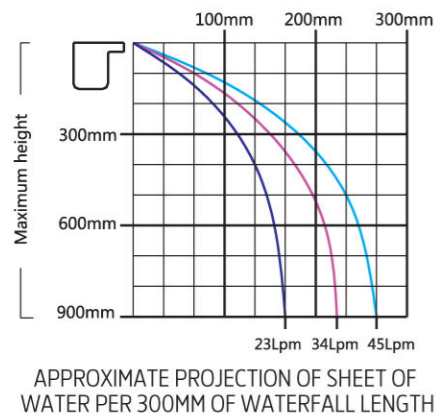

Water Descent

Available in 24 different models this water descent product line can suit different wall-mounting requirements. One of them accompanied by a small pump and filter combination provides you vibrant colourful LED waterfall which adds to your backyard visual interest, soothing sound of flowing water and moist fresh air.

Features

- Steady and even flow produces state of art artificial waterfall
- Inbuilt water-proof LEDs adds colours to water
- LED is powered by external 12V DC, which is safe and reliable
- The LEDs can be operated through panel or remote control and 10 lighting patterns are available
- Different lengths of lips in different models can fit various brick sizes for installation
- Multiple water descents can share the same controller and act in same paces

Technical Information

Designed to fit existing built walls