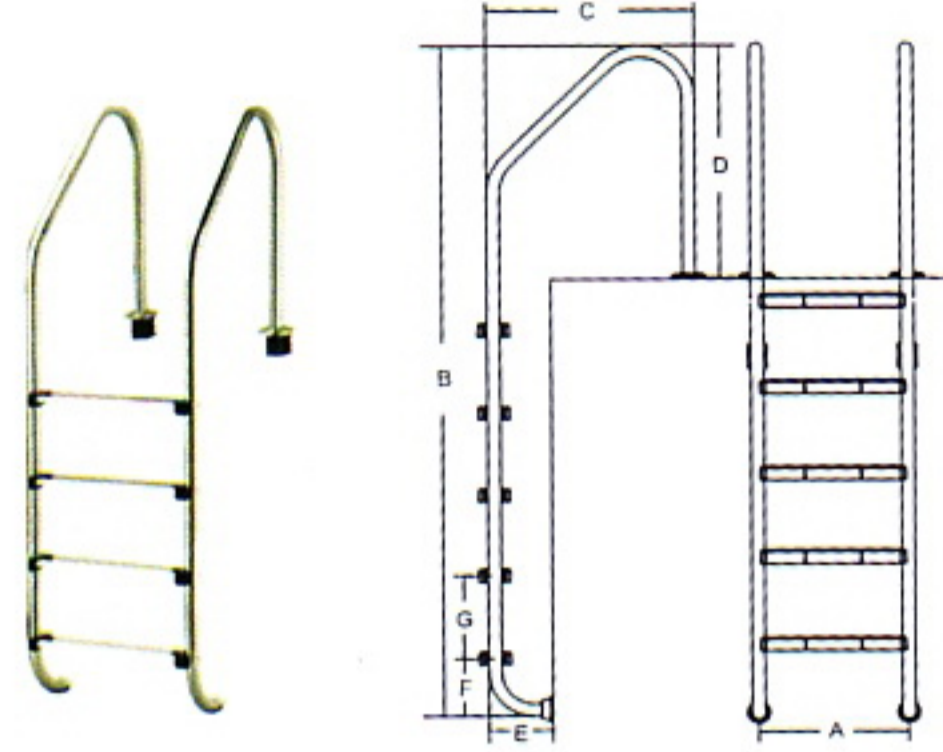

EMAUX
Pool and Spa Systems.

The clear choice in water technology

POOL LADDERS FOR CONCRETE POOL

NSL Series Ladder

Handrails in polished Stainless Steel 304 or 316(Φ 42mm) tube. Steps available in stainless steel and plastic. Complete with anchoring fixtures or flange fixtures.

Code#(AISI-304)	Code#(AISI-316)	Model	Description
88072701	88072706	NSL215-P	2 steps ladder(Plastic Steps)
88072601	88072606	NSL215-S	2 steps ladder(Stainless Steel Steps)
88072702	88072707	NSL315-P	3 steps ladder(Plastic Steps)
88072602	88072607	NSL315-S	3 steps ladder(Stainless Steel Steps)
88072703	88072708	NSL415-P	4 steps ladder(Plastic Steps)
88072603	88072608	NSL415-S	4 steps ladder(Stainless Steel Steps)
88072704	88072709	NSL515-P	5 steps ladder(Plastic Steps)
88072604	88072609	NSL515-S	5 steps ladder(Stainless Steel Steps)

NSF Series Ladder

Handrails in polished Stainless Steel 304 or 316(Φ 42mm) tube. Steps available in stainless steel and plastic. Complete with anchoring fixtures or flange fixtures.

Code#(AISI-304)	Code#(AISI-316)	Model	Description
88072501	88072506	NSF215-P	2 steps ladder(Plastic Steps)
88072401	88072406	NSF215-S	2 steps ladder(Stainless Steel Steps)
88072502	88072507	NSF315-P	3 steps ladder(Plastic Steps)
88072402	88072407	NSF315-S	3 steps ladder(Stainless Steel Steps)
88072503	88072508	NSF415-P	4 steps ladder(Plastic Steps)
88072403	88072408	NSF415-S	4 steps ladder(Stainless Steel Steps)
88072504	88072509	NSF515-P	5 steps ladder(Plastic Steps)
88072404	88072409	NSF515-S	5 steps ladder(Stainless Steel Steps)