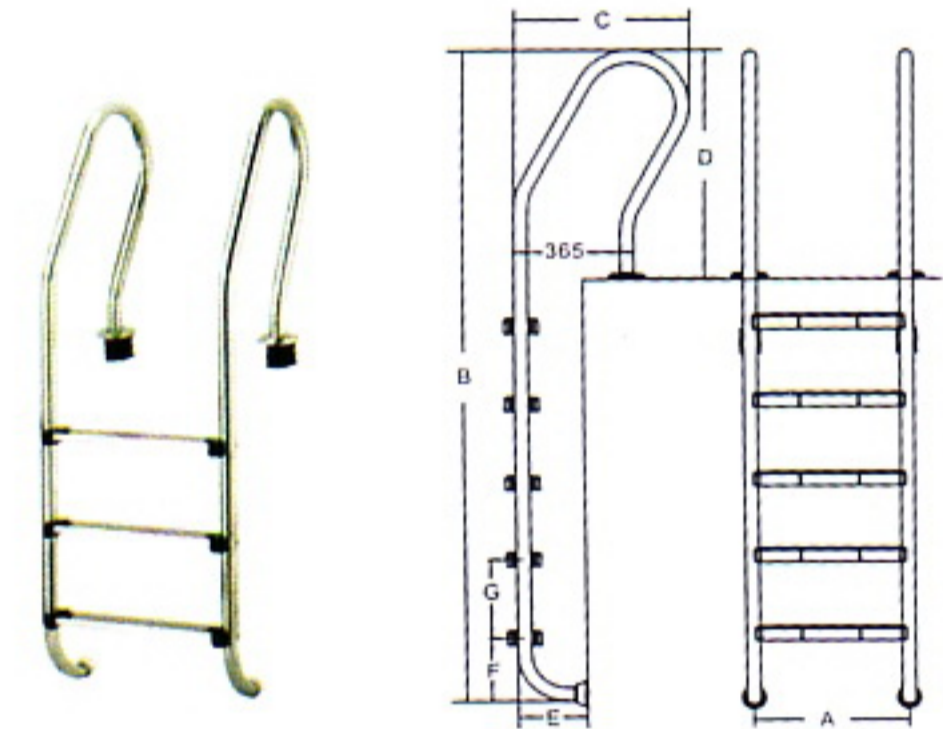

EMAUX
Pool and Spa Systems.

The clear choice in water technology

POOL LADDERS FOR CONCRETE POOL

NSL Series Ladder

Handrails in polished Stainless Steel 304 or 316(Φ 42mm) tube. Steps available in stainless steel and plastic. Complete with anchoring fixtures or flange fixtures.

Code#(AISI-304)	Code#(AISI-316)	Model	Description
88072701	88072706	NSL215-P	2 steps ladder(Plastic Steps)
88072601	88072606	NSL215-S	2 steps ladder(Stainless Steel Steps)
88072702	88072707	NSL315-P	3 steps ladder(Plastic Steps)
88072602	88072607	NSL315-S	3 steps ladder(Stainless Steel Steps)
88072703	88072708	NSL415-P	4 steps ladder(Plastic Steps)
88072603	88072608	NSL415-S	4 steps ladder(Stainless Steel Steps)
88072704	88072709	NSL515-P	5 steps ladder(Plastic Steps)
88072604	88072609	NSL515-S	5 steps ladder(Stainless Steel Steps)

NSF Series Ladder

Handrails in polished Stainless Steel 304 or 316(Φ 42mm) tube. Steps available in stainless steel and plastic. Complete with anchoring fixtures or flange fixtures.

Code#(AISI-304)	Code#(AISI-316)	Model	Description
88072501	88072506	NSF215-P	2 steps ladder(Plastic Steps)
88072401	88072406	NSF215-S	2 steps ladder(Stainless Steel Steps)
88072502	88072507	NSF315-P	3 steps ladder(Plastic Steps)
88072402	88072407	NSF315-S	3 steps ladder(Stainless Steel Steps)
88072503	88072508	NSF415-P	4 steps ladder(Plastic Steps)
88072403	88072408	NSF415-S	4 steps ladder(Stainless Steel Steps)
88072504	88072509	NSF515-P	5 steps ladder(Plastic Steps)
88072404	88072409	NSF515-S	5 steps ladder(Stainless Steel Steps)