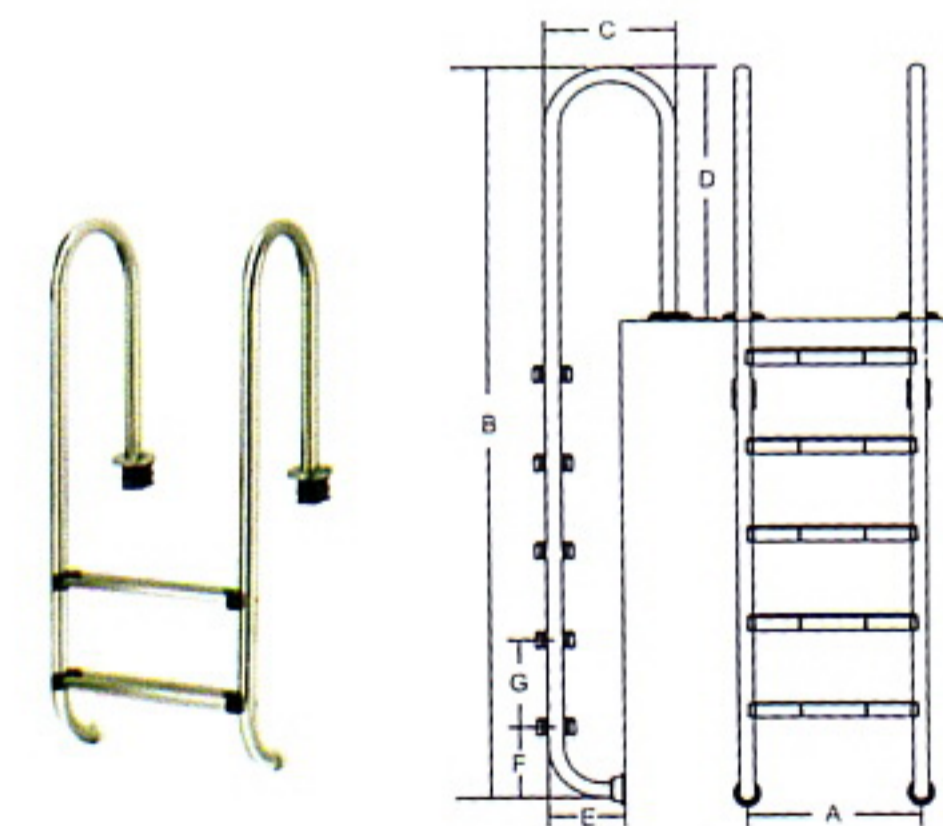

Code#(AISI-304)	Code#(AISI-316)	Model	Description
88072701	88072706	NSL215-P	2 steps ladder(Plastic Steps)
88072601	88072606	NSL215-S	2 steps ladder(Stainless Steel Steps)
88072702	88072707	NSL315-P	3 steps ladder(Plastic Steps)
88072602	88072607	NSL315-S	3 steps ladder(Stainless Steel Steps)
88072703	88072708	NSL415-P	4 steps ladder(Plastic Steps)
88072603	88072608	NSL415-S	4 steps ladder(Stainless Steel Steps)
88072704	88072709	NSL515-P	5 steps ladder(Plastic Steps)
88072604	88072609	NSL515-S	5 steps ladder(Stainless Steel Steps)

NSF Series Ladder

Handrails in polished Stainless Steel 304 or 316(Φ 42mm) tube. Steps available in stainless steel and plastic. Complete with anchoring fixtures or flange fixtures.

Code#(AISI-304)	Code#(AISI-316)	Model	Description
88072501	88072506	NSF215-P	2 steps ladder(Plastic Steps)
88072401	88072406	NSF215-S	2 steps ladder(Stainless Steel Steps)
88072502	88072507	NSF315-P	3 steps ladder(Plastic Steps)
88072402	88072407	NSF315-S	3 steps ladder(Stainless Steel Steps)
88072503	88072508	NSF415-P	4 steps ladder(Plastic Steps)
88072403	88072408	NSF415-S	4 steps ladder(Stainless Steel Steps)
88072504	88072509	NSF515-P	5 steps ladder(Plastic Steps)
88072404	88072409	NSF515-S	5 steps ladder(Stainless Steel Steps)

NMU Series Ladder

Handrails in polished Stainless Steel 304 or 316(Φ 42mm) tube. Steps available in stainless steel and plastic. Complete with anchoring fixtures or flange fixtures.

Code#(AISI-304)	Code#(AISI-316)	Model	Description
88072901	88072906	NMU215-P	2 steps ladder(Plastic Steps)
88072801	88072806	NMU215-S	2 steps ladder(Stainless Steel Steps)
88072902	88072907	NMU315-P	3 steps ladder(Plastic Steps)
88072802	88072807	NMU315-S	3 steps ladder(Stainless Steel Steps)
88072903	88072908	NMU415-P	4 steps ladder(Plastic Steps)
88072803	88072808	NMU415-S	4 steps ladder(Stainless Steel Steps)
88072904	88072909	NMU515-P	5 steps ladder(Plastic Steps)
88072804	88072809	NMU515-S	5 steps ladder(Stainless Steel Steps)