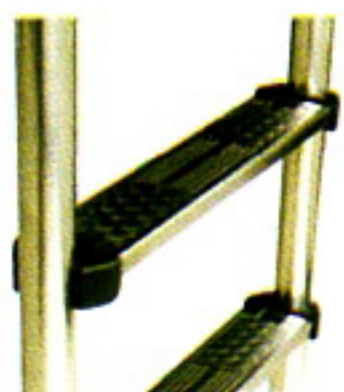

EMAUX
Pool and Spa Systems.

The clear choice in water technology

POOL LADDERS FOR CONCRETE POOL

NSL Series Ladder

Handrails in polished Stainless Steel 304 or 316(Φ 42mm) tube. Steps available in stainless steel and plastic. Complete with anchoring fixtures or flange fixtures.

NSF Series Ladder

Handrails in polished Stainless Steel 304 or 316(Φ 42mm) tube. Steps available in stainless steel and plastic. Complete with anchoring fixtures or flange fixtures.

Code#(AISI-304)	Code#(AISI-316)	Model	Description
88072501	88072506	NSF215-P	2 steps ladder(Plastic Steps)
88072401	88072406	NSF215-S	2 steps ladder(Stainless Steel Steps)
88072502	88072507	NSF315-P	3 steps ladder(Plastic Steps)
88072402	88072407	NSF315-S	3 steps ladder(Stainless Steel Steps)
88072503	88072508	NSF415-P	4 steps ladder(Plastic Steps)
88072403	88072408	NSF415-S	4 steps ladder(Stainless Steel Steps)
88072504	88072509	NSF515-P	5 steps ladder(Plastic Steps)
88072404	88072409	NSF515-S	5 steps ladder(Stainless Steel Steps)

NMU Series Ladder

Handrails in polished Stainless Steel 304 or 316(Φ 42mm) tube. Steps available in stainless steel and plastic. Complete with anchoring fixtures or flange fixtures.

Code#(AISI-304)	Code#(AISI-316)	Model	Description
88072901	88072906	NMU215-P	2 steps ladder(Plastic Steps)
88072801	88072806	NMU215-S	2 steps ladder(Stainless Steel Steps)
88072902	88072907	NMU315-P	3 steps ladder(Plastic Steps)
88072802	88072807	NMU315-S	3 steps ladder(Stainless Steel Steps)
88072903	88072908	NMU415-P	4 steps ladder(Plastic Steps)
88072803	88072808	NMU415-S	4 steps ladder(Stainless Steel Steps)
88072904	88072909	NMU515-P	5 steps ladder(Plastic Steps)
88072804	88072809	NMU515-S	5 steps ladder(Stainless Steel Steps)