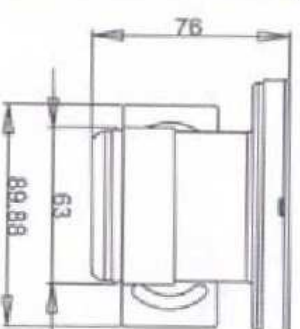

UL-F20

NEW

With base

Model: UL-F20A

- Code: 88044407
- Remark: with base, Fountain use only
- Material: AISI – 304 Stainless Steel
- Bulb: 20W/12V Halogen
- Cable: 2 x 1.5mm² x 1.5m
- Light Accessories:
Transformer (Optional)
- Waterproof Standard: IP68

Model: UL-F20

- Code: 88042807
- Remark: Light only, Fountain use
- Material: AISI – 304 Stainless Steel
- Bulb: 20W/12V Halogen
- Cable: 2 x 1.5mm² x 1.5m
- Light Accessories:
Transformer (Optional)
- Waterproof Standard: IP68

Light only

LED-F20

NEW

Model: LED-F20A

- Code: 88044307
- Remark: with base, Fountain use only
- Material: AISI - 304 Stainless Steel
- Bulb: 1W/8V LED
- Cable: 2 x 1.5mm² x 1.5m
- Light Accessories:
Transformer (Optional)
- Waterproof Standard: IP68

Model: LED-F20

- Code: 88044207
- Remark: Light only, Fountain use
- Material: AISI - 304 Stainless Steel
- Bulb: 1W/8V LED
- Cable: 3 x 1.5mm² x 1.5m
- Light Accessories:
Transformer (Optional)
- Waterproof Standard: IP68