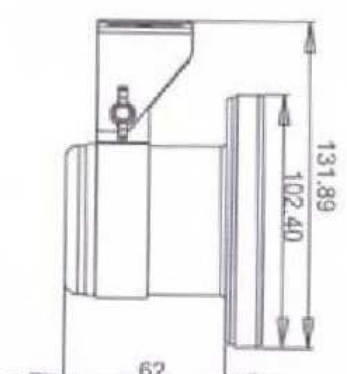

UL-F20

NEW

With base

Model: UL-F20A

- Code: 88044407
- Remark: with base, Fountain use only
- Material: AISI – 304 Stainless Steel
- Bulb: 20W/12V Halogen
- Cable: 2 x 1.5mm² x 1.5m
- Light Accessories:
Transformer (Optional)
- Waterproof Standard: IP68

Model: UL-F20

- Code: 88042807
- Remark: Light only, Fountain use
- Material: AISI – 304 Stainless Steel
- Bulb: 20W/12V Halogen
- Cable: 2 x 1.5mm² x 1.5m
- Light Accessories:
Transformer (Optional)
- Waterproof Standard: IP68

Light only

LED-F20

NEW

Model: LED-F20A

- Code: 88044307
- Remark: with base, Fountain use only
- Material: AISI - 304 Stainless Steel
- Bulb: 1W/8V LED
- Cable: 2 x 1.5mm² x 1.5m
- Light Accessories:
Transformer (Optional)
- Waterproof Standard: IP68

Model: LED-F20

- Code: 88044207
- Remark: Light only, Fountain use
- Material: AISI - 304 Stainless Steel
- Bulb: 1W/8V LED
- Cable: 3 x 1.5mm² x 1.5m
- Light Accessories:
Transformer (Optional)
- Waterproof Standard: IP68