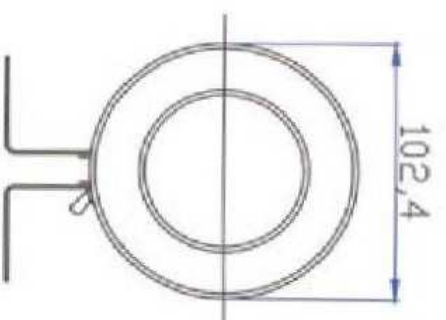

UL-F20

NEW

With base

Model: UL-F20A

- Code: 88044407
- Remark: with base, Fountain use only
- Material: AISI – 304 Stainless Steel
- Bulb: 20W/12V Halogen
- Cable: 2 x 1.5mm² x 1.5m
- Light Accessories:
Transformer (Optional)
- Waterproof Standard: IP68

Model: UL-F20

- Code: 88042807
- Remark: Light only, Fountain use
- Material: AISI – 304 Stainless Steel
- Bulb: 20W/12V Halogen
- Cable: 2 x 1.5mm² x 1.5m
- Light Accessories:
Transformer (Optional)
- Waterproof Standard: IP68

Light only

LED-F20

NEW

Model: LED-F20A

- Code: 88044307
- Remark: with base, Fountain use only
- Material: AISI - 304 Stainless Steel
- Bulb: 1W/8V LED
- Cable: 2 x 1.5mm² x 1.5m
- Light Accessories:
Transformer (Optional)
- Waterproof Standard: IP68

Model: LED-F20

- Code: 88044207
- Remark: Light only, Fountain use
- Material: AISI - 304 Stainless Steel
- Bulb: 1W/8V LED
- Cable: 3 x 1.5mm² x 1.5m
- Light Accessories:
Transformer (Optional)
- Waterproof Standard: IP68