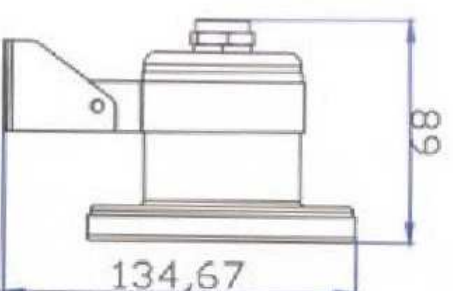

UL-F20

NEW

With base

Model: UL-F20A

- Code: 88044407
- Remark: with base, Fountain use only
- Material: AISI – 304 Stainless Steel
- Bulb: 20W/12V Halogen
- Cable: 2 x 1.5mm² x 1.5m
- Light Accessories:
Transformer (Optional)
- Waterproof Standard: IP68

Model: UL-F20

- Code: 88042807
- Remark: Light only, Fountain use
- Material: AISI – 304 Stainless Steel
- Bulb: 20W/12V Halogen
- Cable: 2 x 1.5mm² x 1.5m
- Light Accessories:
Transformer (Optional)
- Waterproof Standard: IP68

Light only

LED-F20

NEW

Model: LED-F20A

- Code: 88044307
- Remark: with base, Fountain use only
- Material: AISI - 304 Stainless Steel
- Bulb: 1W/8V LED
- Cable: 2 x 1.5mm² x 1.5m
- Light Accessories:
Transformer (Optional)
- Waterproof Standard: IP68

Model: LED-F20

- Code: 88044207
- Remark: Light only, Fountain use
- Material: AISI - 304 Stainless Steel
- Bulb: 1W/8V LED
- Cable: 3 x 1.5mm² x 1.5m
- Light Accessories:
Transformer (Optional)
- Waterproof Standard: IP68