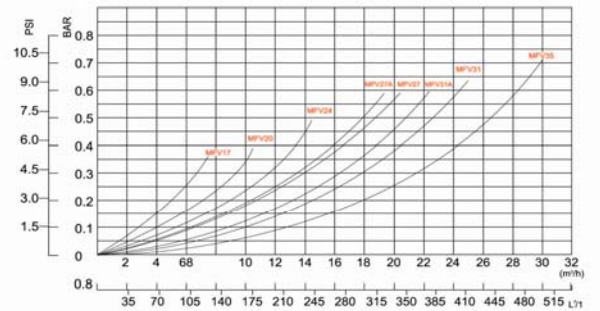

TECHNICAL CHARACTERISTICS

Code	Model No	Filter Area(m²)	Valve Connections	Max Flow Rate	Sand(kg)
88012526	MFV17	0.14	1 1/2 inch 50mm	125gpm 7.5m³/h	40
88012527	MFV20	0.20	1 1/2 inch 50mm	175gpm 10.5m³/h	70
88012528	MFV24	0.28	1 1/2 inch 50mm	238gpm 14.3m³/h	125
88012529	MFV27A	0.36	1 1/2 inch 50mm	325gpm 19.5m³/h	185
88012530	MFV27	0.36	2 inch 63mm	338gpm 20.3m³/h	185
88012531	MFV31A	0.47	1 1/2 inch 50mm	373gpm 22.4m³/h	320
88012532	MFV31	0.47	2 inch 63mm	412gpm 24.7m³/h	320
88012533	MFV35	0.61	2 inch 63mm	515gpm 30.9m³/h	430

A mm	B mm	C mm	D mm	E mm
816	425	695	625	195
889	500	772	712	225
980	600	860	800	280
1081	675	963	903	300
1133	675	978	910	300
1128	775	1008	948	370
1178	775	1021	955	370
1290	875	1139	1073	440