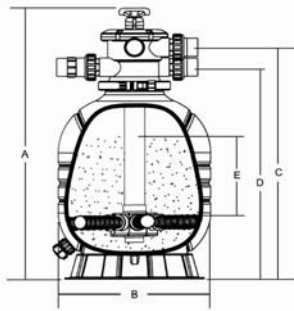

FILTRATION

FEATURES

- Compact and heavy duty
- Non-poisonous
- Designed for most domestic swimming pools or spa pools
- Clamp lock is designed to allow 360 degree rotation to simplify installation
- Easy-to use water drain plug and multi-port valve lets you select any of the valves / filter operation with a simple lever-action

FILTER MAX SERIES TOP MOUNT FILTER (MFV17-MFV35) **NEW**