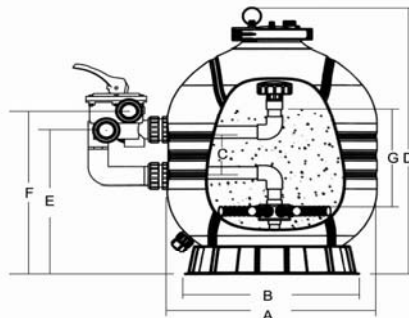

FILTER MAX SERIES SIDE MOUNT FILTER (MFS17-MFS35) **NEW**